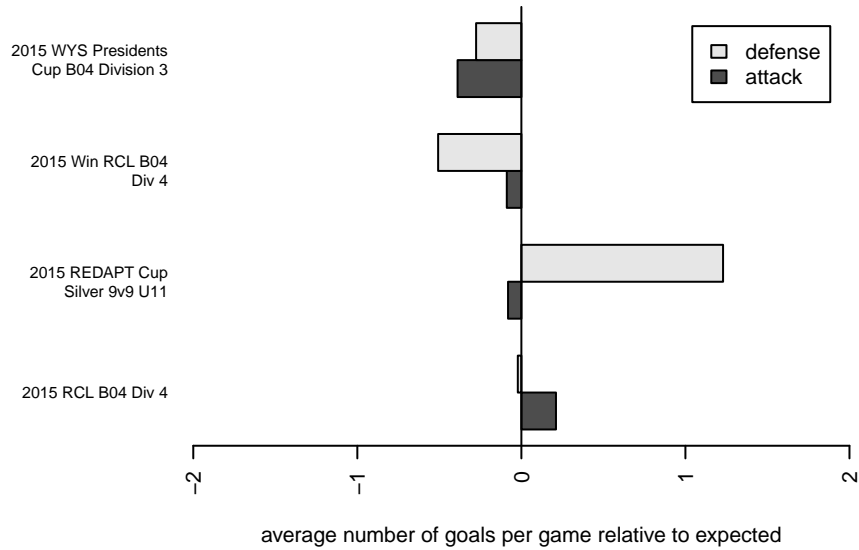

Crossfire Yakima B04

Crossfire Yakima
 Yakima, WA
 B04 total strength=233
 attack=0.18 defense=0.11
 fall league = RCL B04 Div 4
 spr league = Win RCL B04 Div 4
 notes= Sabari 2015

alt names used:
 Crossfire Yakima -B04 A
 CROSSFIRE YAKIMA CROSSFIRE SABARI (v
 Crossfire Yakima -B04 A
 Crossfire Yakima -B04 A

Venues played:
 2015 REDAPT Cup Silver 9v9 U11
 2015 RCL B04 Div 4
 2015 Win RCL B04 Div 4
 2015 WYS Presidents Cup B04 Division 3

Crossfire Yakima B04
 Dots are actual minus expected GF (blue circles) and GA (red triangles).
 Blue line is smoothed change in attack strength. Red is smoothed change in defense strength.

**attack and defense variance (black dot)
relative to other teams
and top 10 in region**

**attack and defense rating
relative to others at age
and all opponents in last 13 months**

Performance relative to 13 month average