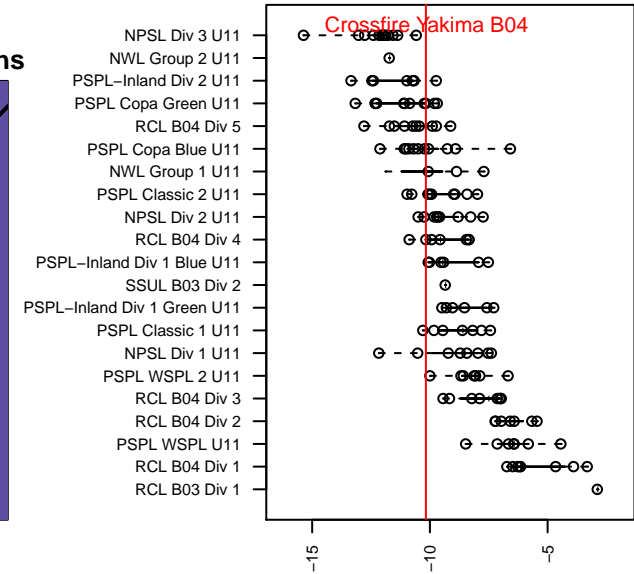

Crossfire Yakima B04

Crossfire Yakima
 Yakima, WA
 B04 total strength=233
 attack=0.18 defense=0.11
 fall league = RCL B04 Div 4
 spr league = Win RCL B04 Div 4
 notes= Sabari 2015

alt names used:
 Crossfire Yakima -B04 A
 CROSSFIRE YAKIMA CROSSFIRE SABARI (v
 Crossfire Yakima -B04 A
 Crossfire Yakima -B04 A

Venues played:
 2015 REDAPT Cup Silver 9v9 U11
 2015 RCL B04 Div 4
 2015 Win RCL B04 Div 4
 2015 WYS Presidents Cup B04 Division 3

Crossfire Yakima B04
 Dots are actual minus expected GF (blue circles) and GA (red triangles).
 Blue line is smoothed change in attack strength. Red is smoothed change in defense strength.

**attack and defense variance (black dot)
relative to other teams
and top 10 in region**

**attack and defense rating
relative to others at age
and all opponents in last 13 months**

Performance relative to 13 month average