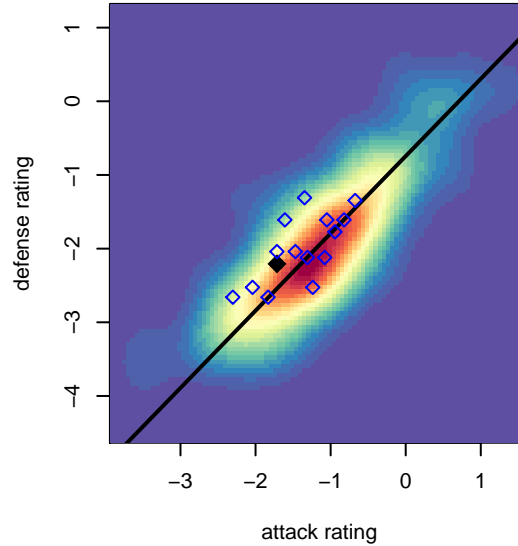

Crossfire Yakima B04

Crossfire Yakima
 Yakima, WA
 B04 total strength=233
 attack=0.18 defense=0.11
 fall league = RCL B04 Div 4
 spr league = Win RCL B04 Div 4
 notes= Sabari 2015

alt names used:
 Crossfire Yakima -B04 A
 CROSSFIRE YAKIMA CROSSFIRE SABARI (v
 Crossfire Yakima -B04 A
 Crossfire Yakima -B04 A

Venues played:
 2015 REDAPT Cup Silver 9v9 U11
 2015 RCL B04 Div 4
 2015 Win RCL B04 Div 4
 2015 WYS Presidents Cup B04 Division 3

Crossfire Yakima B04
 Dots are actual minus expected GF (blue circles) and GA (red triangles).
 Blue line is smoothed change in attack strength. Red is smoothed change in defense strength.

**attack and defense variance (black dot)
relative to other teams
and top 10 in region**

**attack and defense rating
relative to others at age
and all opponents in last 13 months**

Performance relative to 13 month average