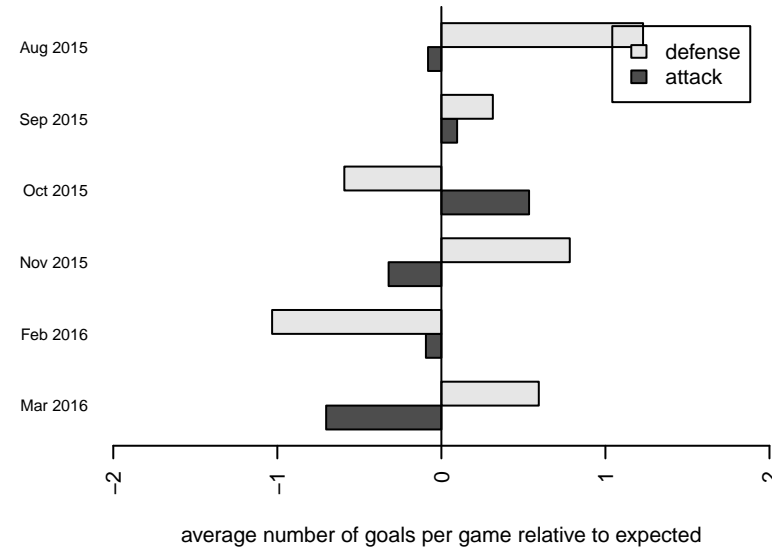

Performance relative to 13 month average