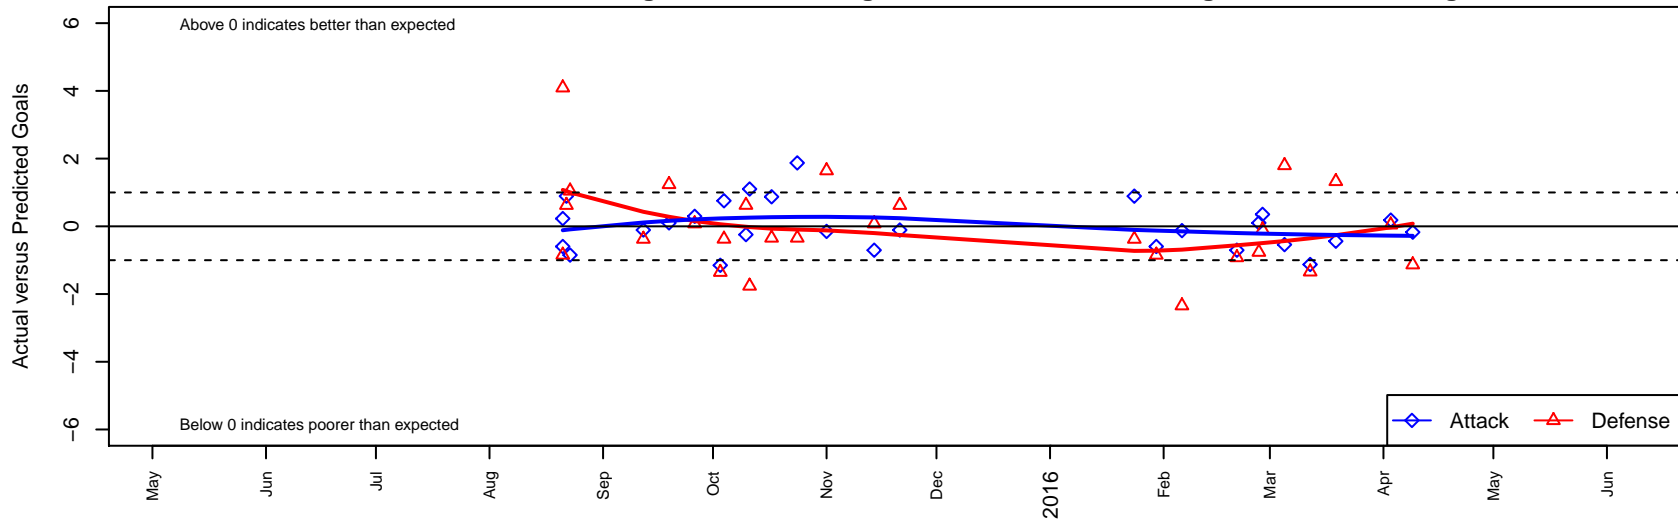

Crossfire Yakima B04

Crossfire Yakima
 Yakima, WA
 B04 total strength=233
 attack=0.18 defense=0.11
 fall league = RCL B04 Div 4
 spr league = Win RCL B04 Div 4
 notes= Sabari 2015

alt names used:
 Crossfire Yakima -B04 A
 CROSSFIRE YAKIMA CROSSFIRE SABARI (v
 Crossfire Yakima -B04 A
 Crossfire Yakima -B04 A

Venues played:
 2015 REDAPT Cup Silver 9v9 U11
 2015 RCL B04 Div 4
 2015 Win RCL B04 Div 4
 2015 WYS Presidents Cup B04 Division 3

Crossfire Yakima B04
 Dots are actual minus expected GF (blue circles) and GA (red triangles).
 Blue line is smoothed change in attack strength. Red is smoothed change in defense strength.

**attack and defense variance (black dot)
relative to other teams
and top 10 in region**

**attack and defense rating
relative to others at age
and all opponents in last 13 months**

Performance relative to 13 month average