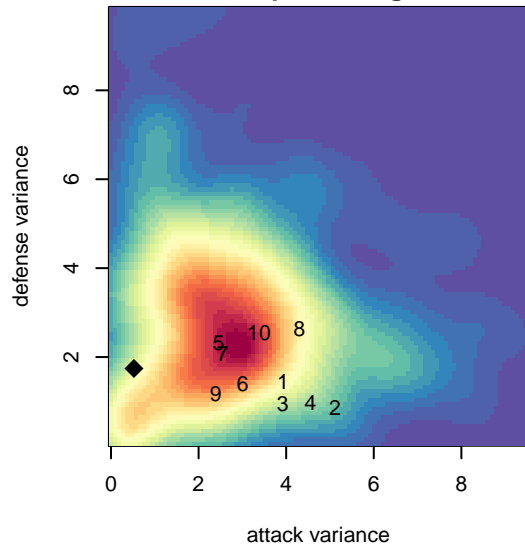

Crossfire Yakima B04

Crossfire Yakima
 Yakima, WA
 B04 total strength=233
 attack=0.18 defense=0.11
 fall league = RCL B04 Div 4
 spr league = Win RCL B04 Div 4
 notes= Sabari 2015

alt names used:
 Crossfire Yakima -B04 A
 CROSSFIRE YAKIMA CROSSFIRE SABARI (v
 Crossfire Yakima -B04 A
 Crossfire Yakima -B04 A

Venues played:
 2015 REDAPT Cup Silver 9v9 U11
 2015 RCL B04 Div 4
 2015 Win RCL B04 Div 4
 2015 WYS Presidents Cup B04 Division 3

Crossfire Yakima B04
 Dots are actual minus expected GF (blue circles) and GA (red triangles).
 Blue line is smoothed change in attack strength. Red is smoothed change in defense strength.

**attack and defense variance (black dot)
relative to other teams
and top 10 in region**

**attack and defense rating
relative to others at age
and all opponents in last 13 months**

Performance relative to 13 month average